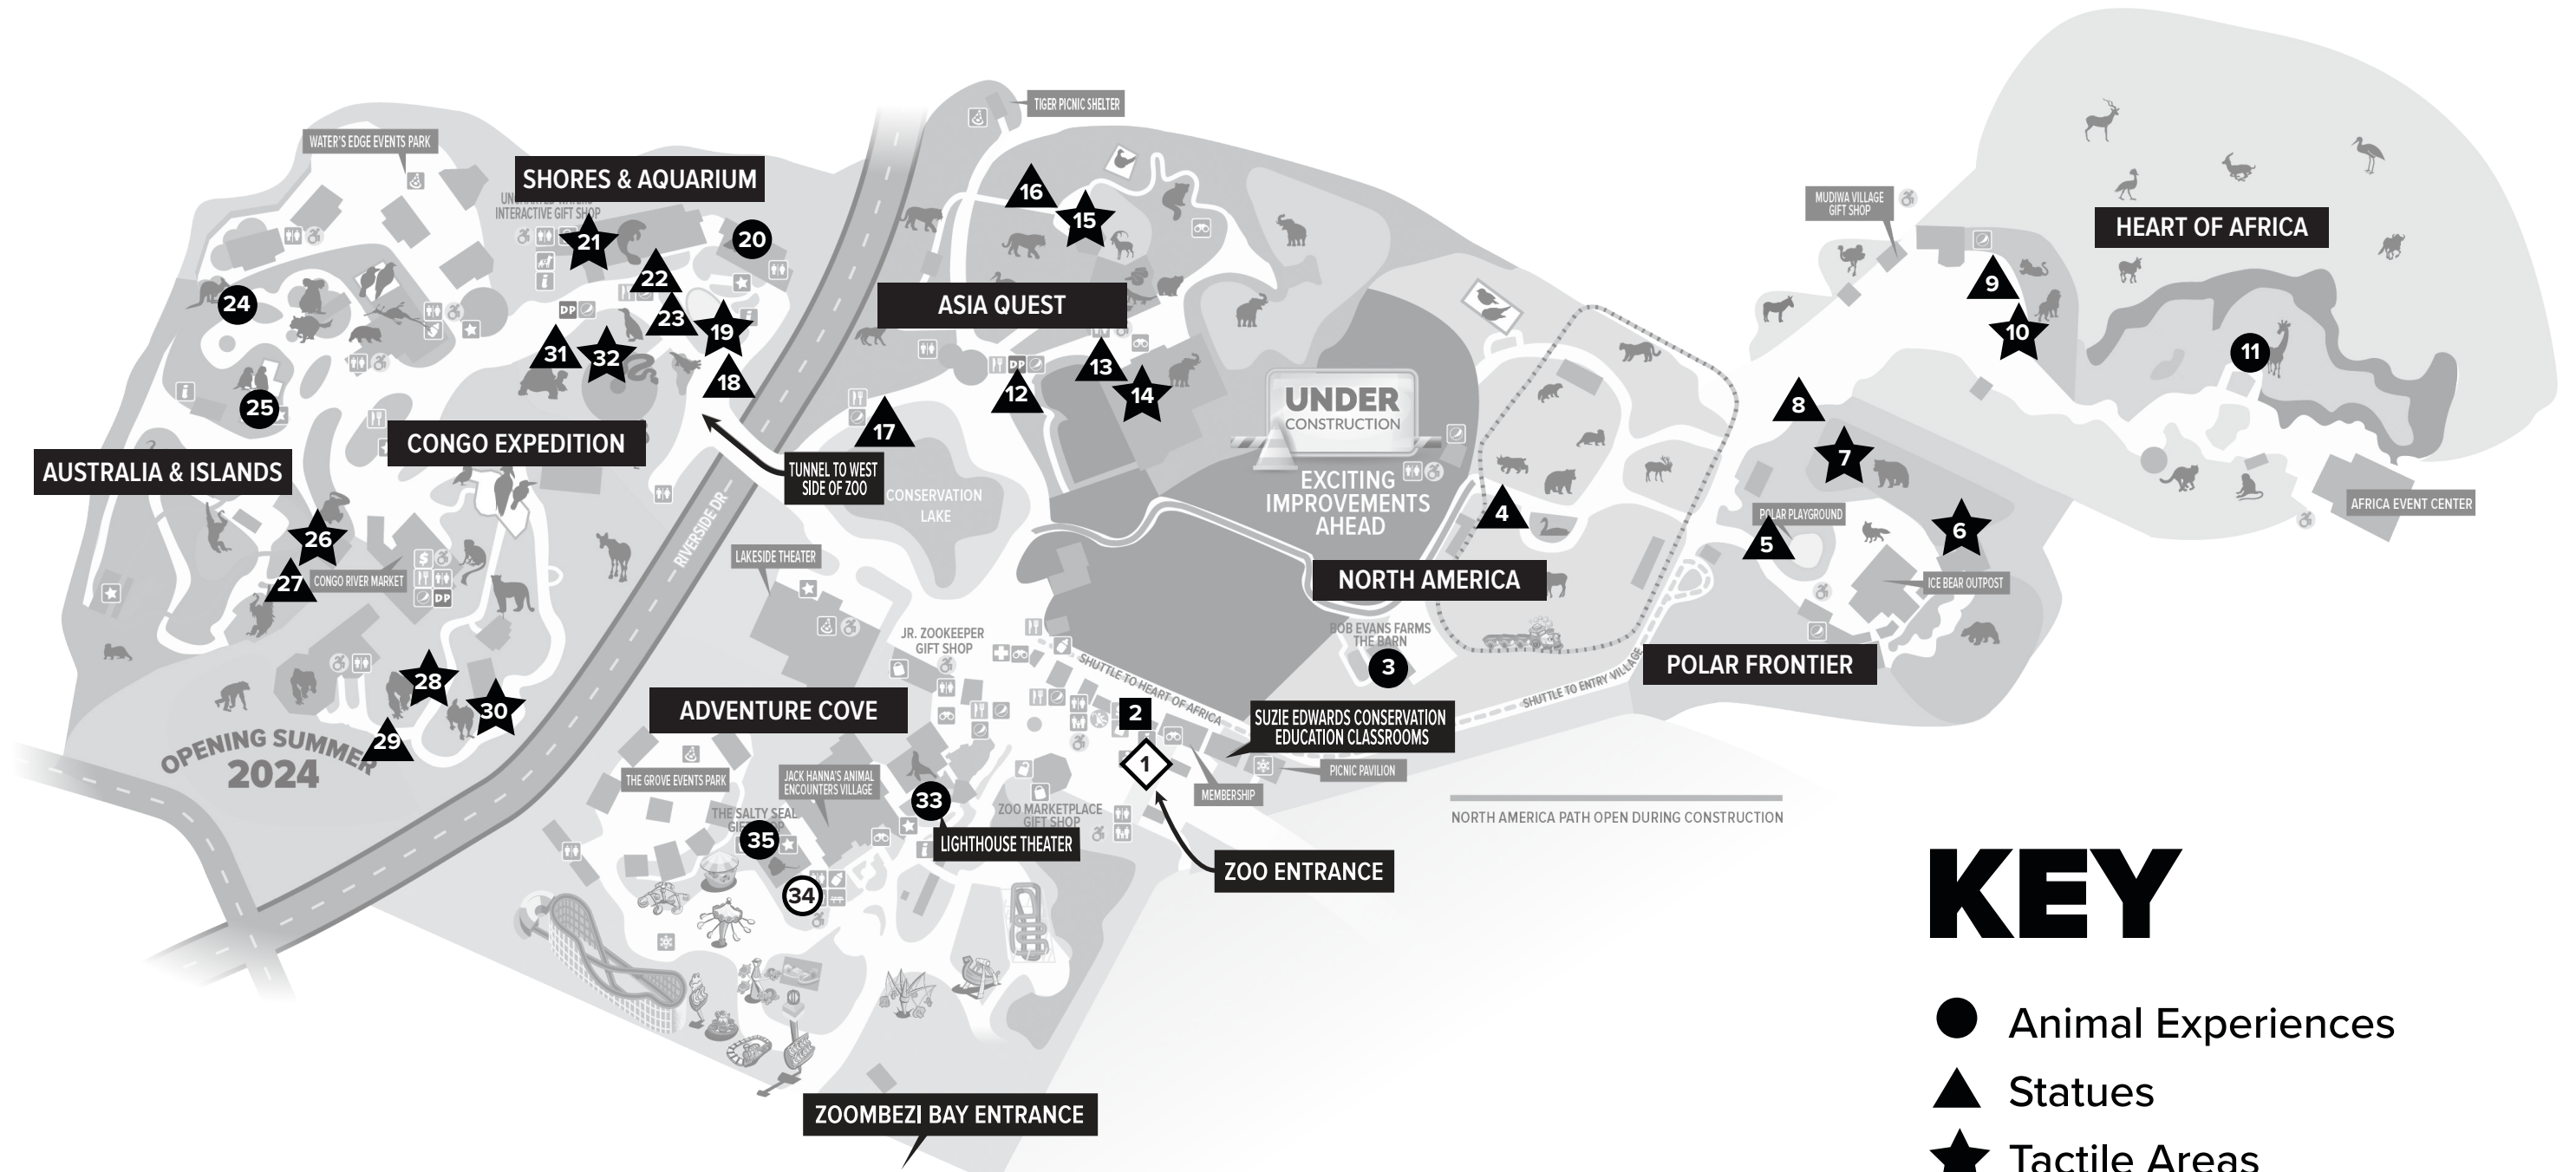

TACTILE EXPERIENCES MAP

KEY

- Animal Experiences
- ▲ Statues
- ★ Tactile Areas
- Guest Relations*
- Adult Changing Table
- Wheelchair Rentals

*At Guest Relations, guests can check in their service animal, borrow a Communication Board, and rent a KultureCity Sensory Bag (while supplies last).